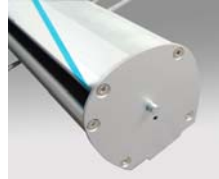

Banner Stands

DHLD1 - Single Sided Retractable Banner Stand

Part #	Description	Color	Graphic Size	Price
RU1338S	Single Sided Retractable	Silver	33.5" x 80.7"	\$ 110.00

DHRS1 - Single Sided Retractable Banner Stand

Part #	Description	Color	Graphic Size	Price
RU1331S	Single Sided Retractable	Silver	33.5" x 78.7"	\$ 88.00
RU1331B	Single Sided Retractable	Black	33.5" x 78.7"	\$ 88.00

DHRS8 - Single Sided Retractable Banner Stand