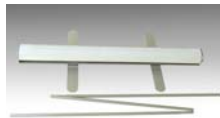

Banner Stands

DHLD1 - Single Sided Retractable Banner Stand

Part #	Description	Color	Graphic Size	Price
RU1338S	Single Sided Retractable	Silver	33.5" x 80.7"	\$ 110.00

DHRS1 - Single Sided Retractable Banner Stand

Part #	Description	Color	Graphic Size	Price
RU1331S	Single Sided Retractable	Silver	33.5" x 78.7"	\$ 88.00
RU1331B	Single Sided Retractable	Black	33.5" x 78.7"	\$ 88.00

DHRS8 - Single Sided Retractable Banner Stand

Part #	Description	Color	Graphic Size	Price
RU1333S	Single Sided Retractable adjustable height	Silver	33.5" x 90.6"	\$ 61.00

DHRS2 - Single Sided Retractable Banner Stand

Part #	Description	Color	Graphic Size	Price
RU1332S	Single Sided Retractable	Silver	33.5" x 78.7"	\$ 51.00