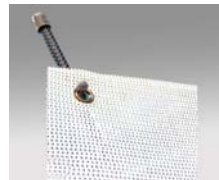

Part #	Description	Color	Graphic Size	Price
RU1333S	Single Sided Retractable adjustable height	Silver	33.5" x 90.6"	\$ 61.00

DHRS2 - Single Sided Retractable Banner Stand

Part #	Description	Color	Graphic Size	Price
RU1332S	Single Sided Retractable	Silver	33.5" x 78.7"	\$ 51.00

DHRS7 - Double Sided Retractable Banner Stand

Part #	Description	Color	Graphic Size	Price
RU23310S	Double Sided Retractable	Silver	33.5" x 78.7"	\$ 78.00

DHYA - X Banner Stand

Part #	Description	Color	Graphic Size	Price
XBS2221B	X Banner Stand	Black	22" x 59"	\$ 18.00