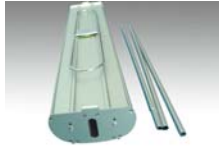

Banner Stands

DHLD1 - Single Sided Retractable Banner Stand

Part #	Description	Color	Graphic Size	Price
RU1338S	Single Sided Retractable	Silver	33.5" x 80.7"	\$ 110.00

DHRS1 - Single Sided Retractable Banner Stand

Part #	Description	Color	Graphic Size	Price
RU1331S	Single Sided Retractable	Silver	33.5" x 78.7"	\$ 88.00
RU1331B	Single Sided Retractable	Black	33.5" x 78.7"	\$ 88.00

DHRS8 - Single Sided Retractable Banner Stand

Part #	Description	Color	Graphic Size	Price
RU1333S	Single Sided Retractable adjustable height	Silver	33.5" x 90.6"	\$ 61.00

DHRS2 - Single Sided Retractable Banner Stand

Part #	Description	Color	Graphic Size	Price
RU1332S	Single Sided Retractable	Silver	33.5" x 78.7"	\$ 51.00